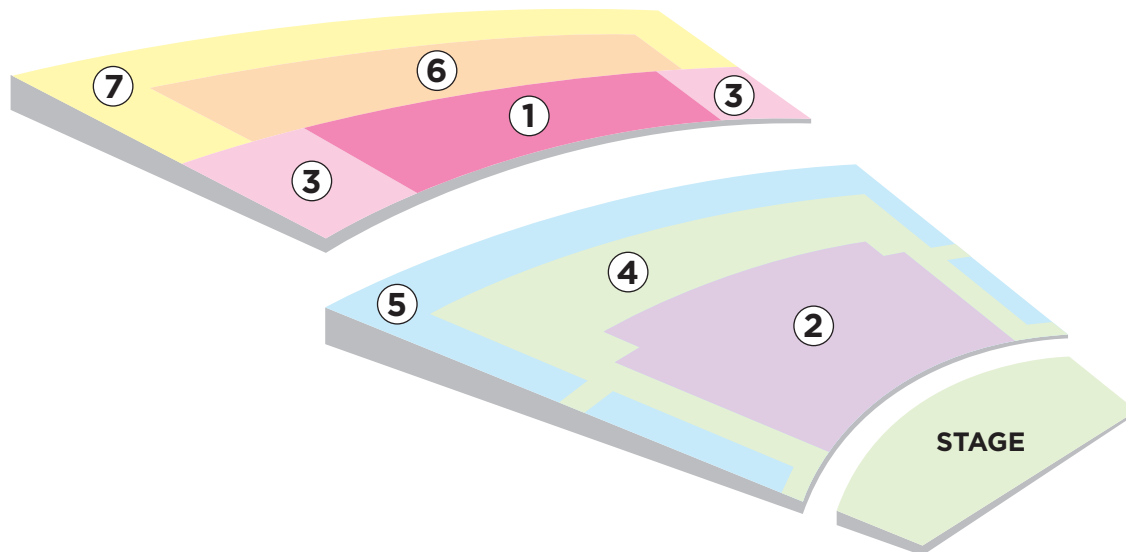

FOUR SHOW FIXED SUBSCRIPTION

Subscribers enjoy up to 25% off single tickets.
Fixed subscriptions have first priority for seat assignment.*

SECTION	SERIES A, B, D, F	SERIES C, E
1 Grand Tier Dress	\$585	\$525
2 Orchestra Dress	\$525	\$450
3 Grand Tier Sides	\$435	\$375
4 Orchestra	\$370	\$345
5 Orchestra Ring	\$250	\$235
6 Mezzanine	\$250	\$235
7 Mezzanine Ring	\$160	\$125