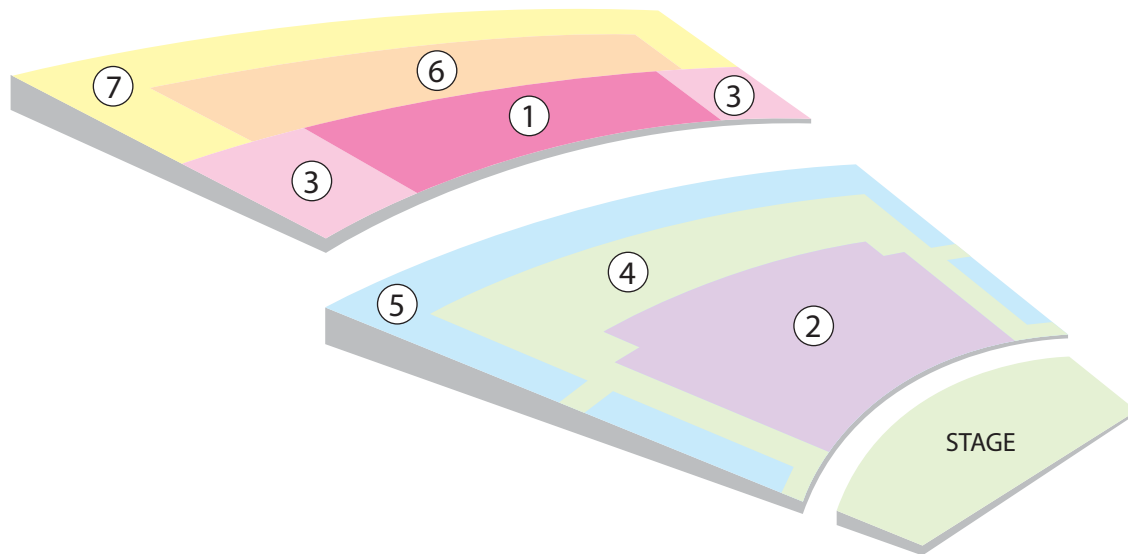

	SERIES A Saturday 7:30pm	SERIES B Sunday 2:00pm	SERIES C Thursday 7:30pm	SERIES D Sunday 2:00pm	SERIES E Friday 7:30pm	SERIES F Sunday 2:00pm
Mozart And Salieri	Streaming	Streaming	Streaming	Streaming	Streaming	Streaming
Dido And Aeneas	Nov. 13	Nov. 14	Nov. 18	Nov. 21	Nov. 27* (Saturday)	Nov. 28
Carmen	Feb. 12	Feb. 13	Feb. 17	Feb. 20	Feb. 25	Feb. 27
West Side Story	Apr. 16	Apr. 17	Apr. 21	Apr. 24	Apr. 29	May 1

FOUR-SHOW FIXED-SUBSCRIPTION

Subscribers enjoy up to 45% off single tickets.

*Fixed subscriptions have first priority for seat assignment.**

SECTION	SERIES A, B, D, F	SERIES C, E
1 Grand Tier Dress	\$550	\$500
2 Orchestra Dress	\$495	\$420
3 Grand Tier Sides	\$435	\$375
4 Orchestra	\$370	\$345
5 Orchestra Ring	\$230	\$215
6 Mezzanine	\$250	\$235
7 Mezzanine Ring	\$140	\$100

CREATE-YOUR-OWN SUBSCRIPTION

Ultimate flexibility & up to 40% off single tickets.

Choose **Three** or **Four** Productions

Select your preferred dates

Have your seats assigned before single tickets go on sale to general public.